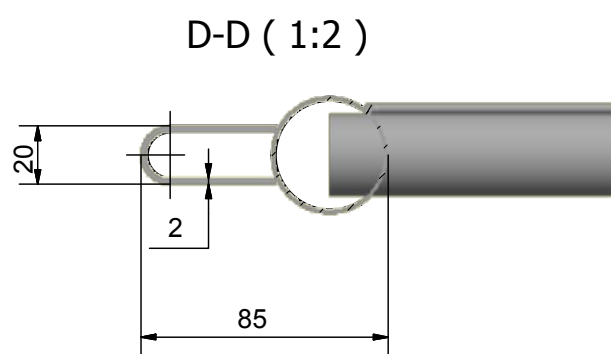

ALL DIMENSIONS IN MILLIMETERS

TITLE: SP10-04AÖ Bauzaun						
DRAWN	NAME	SIGN	DATE	WEIGHT: 11,5 kg		
CHK'D			15/02/23			
FINISH: HOT DIPPED GALVANISED				TOLERANCE: ±5%	CODE: 90016	Revision
				SCALE: 1: 10	SHEET 1 OF 1	A3