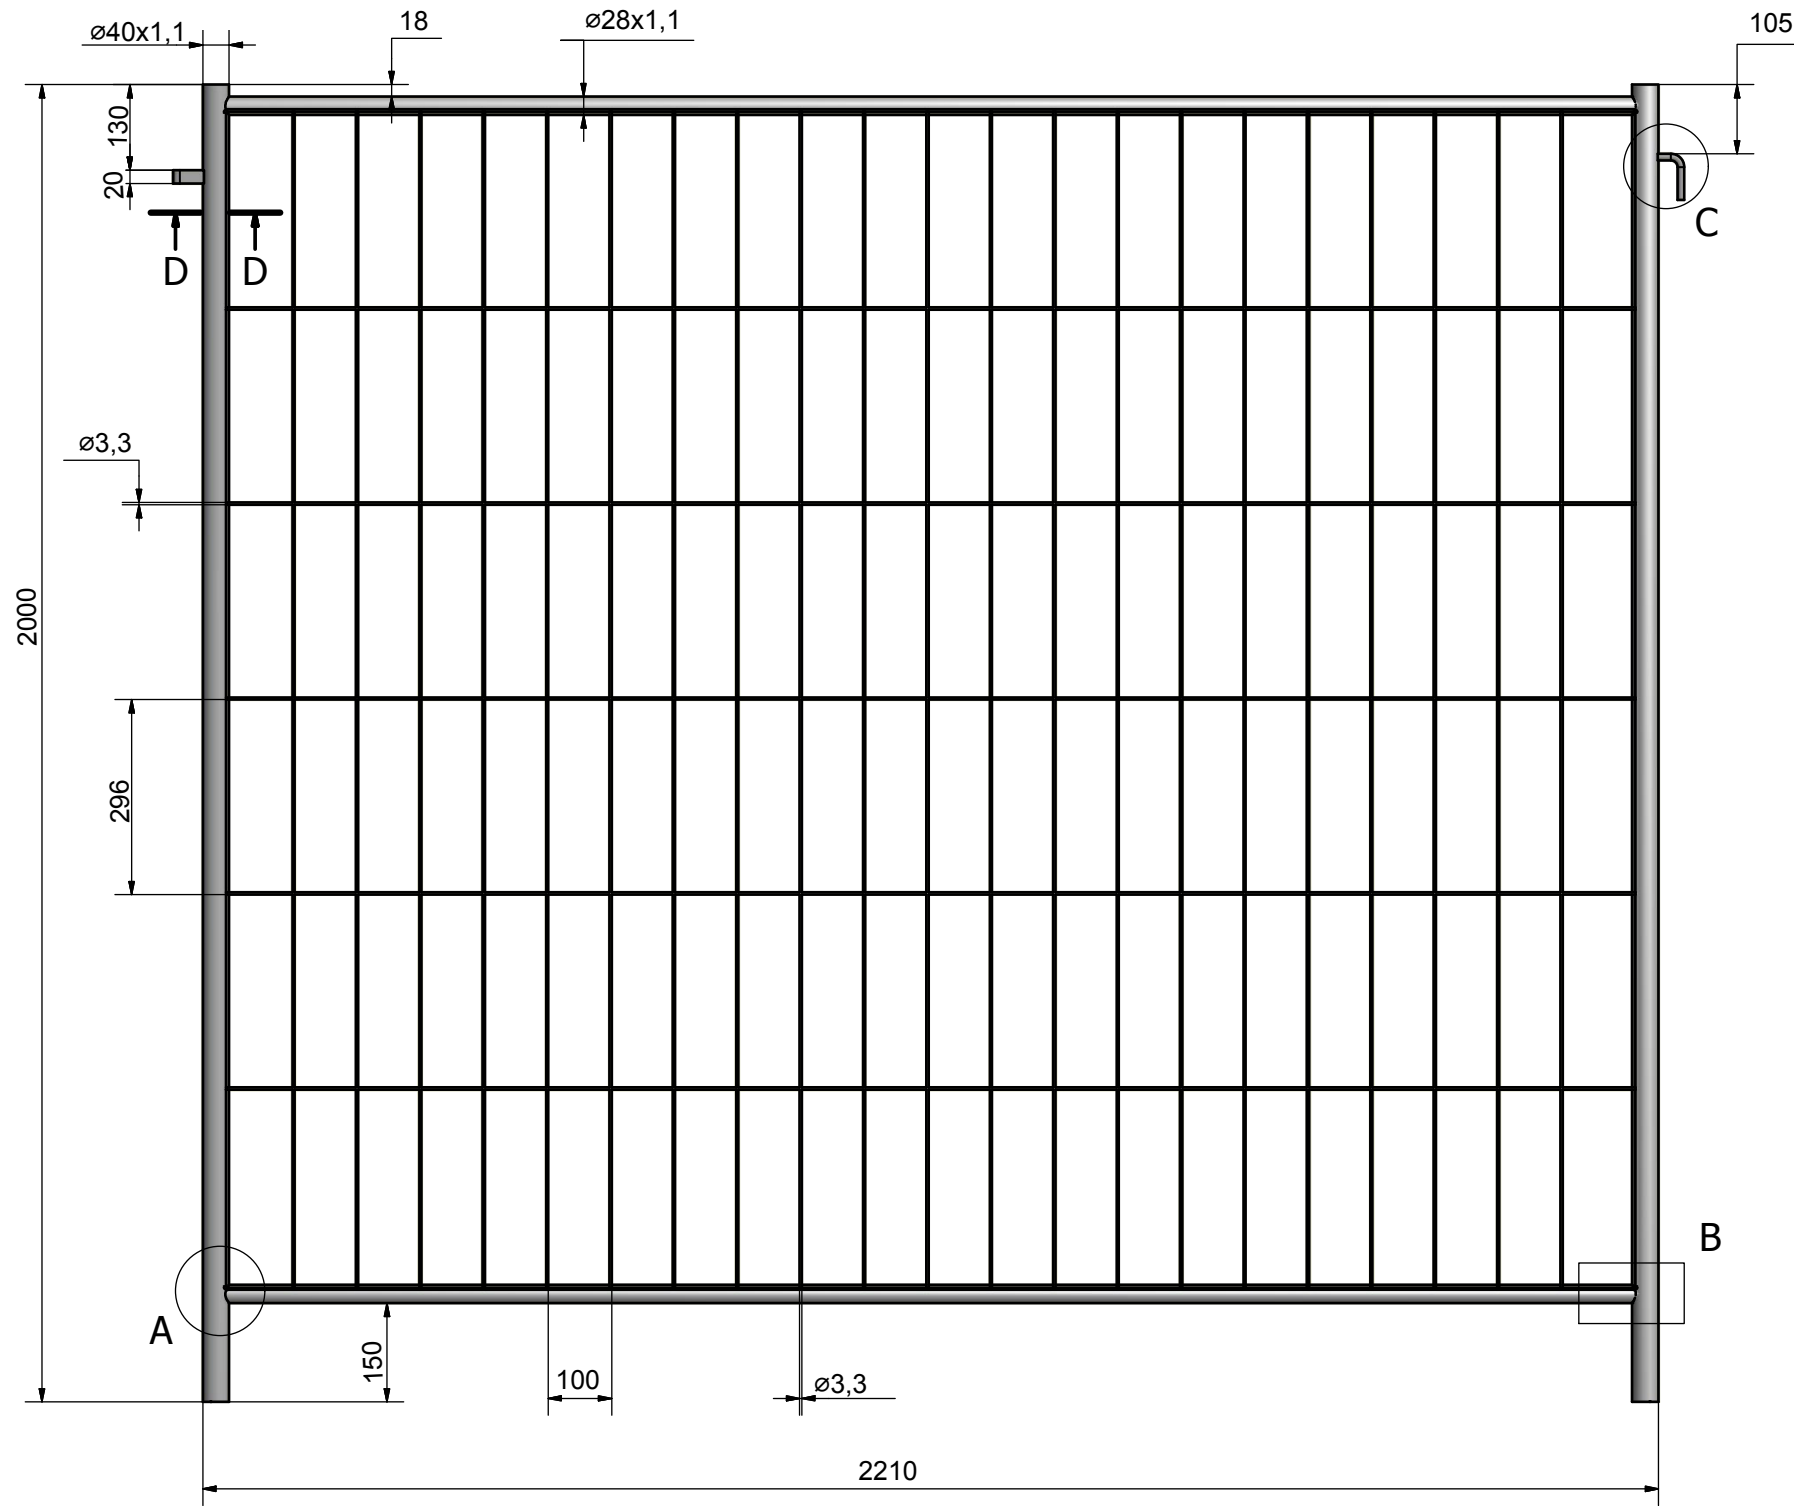

ALL DIMENSIONS IN MILLIMETERS

TITLE: SP10-04AÖ Bauzaun						
DRAWN	NAME	SIGN	DATE	WEIGHT: 11,5 kg		
CHK'D			15/02/23			
FINISH: HOT DIPPED GALVANISED				TOLERANCE: ±5%	CODE: 90016	Revision
				SCALE: 1: 10	SHEET 1 OF 1	A3