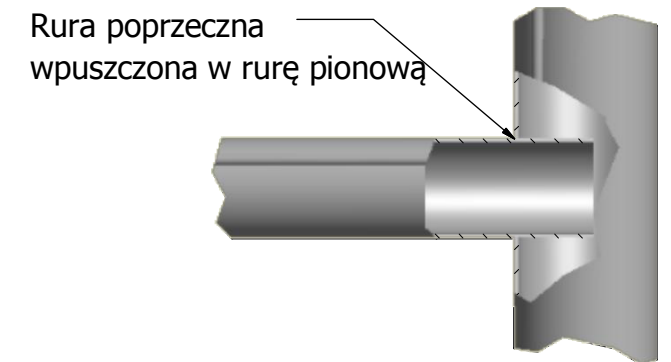

ALL DIMENSIONS IN MILLIMETERS

TITLE: SP10-04AÖ Bauzaun						
DRAWN	NAME	SIGN	DATE	WEIGHT: 11,5 kg		
CHK'D			15/02/23			
FINISH: HOT DIPPED GALVANISED				TOLERANCE: ±5%	CODE: 90016	Revision
				SCALE: 1: 10	SHEET 1 OF 1	A3