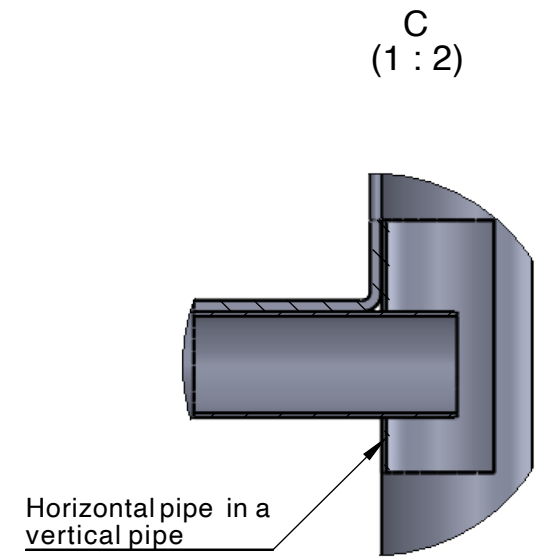

ALL DIMENSIONS IN MILLIMETERS

TITLE:				SP10-02 Bauzaun		www.bauzaun-discount.de	
NAME	SIGN	DATE	WEIGHT:	14 kg			
DRAWN	BIŃCZAK		01/02/23				
CHK'D							
FINISH: HOT DIPPED GALVANISED			TOLERANCE:	±5%	CODE:	90026	Revision
				SCALE: 1: 15	SHEET 1 OF 1		A3