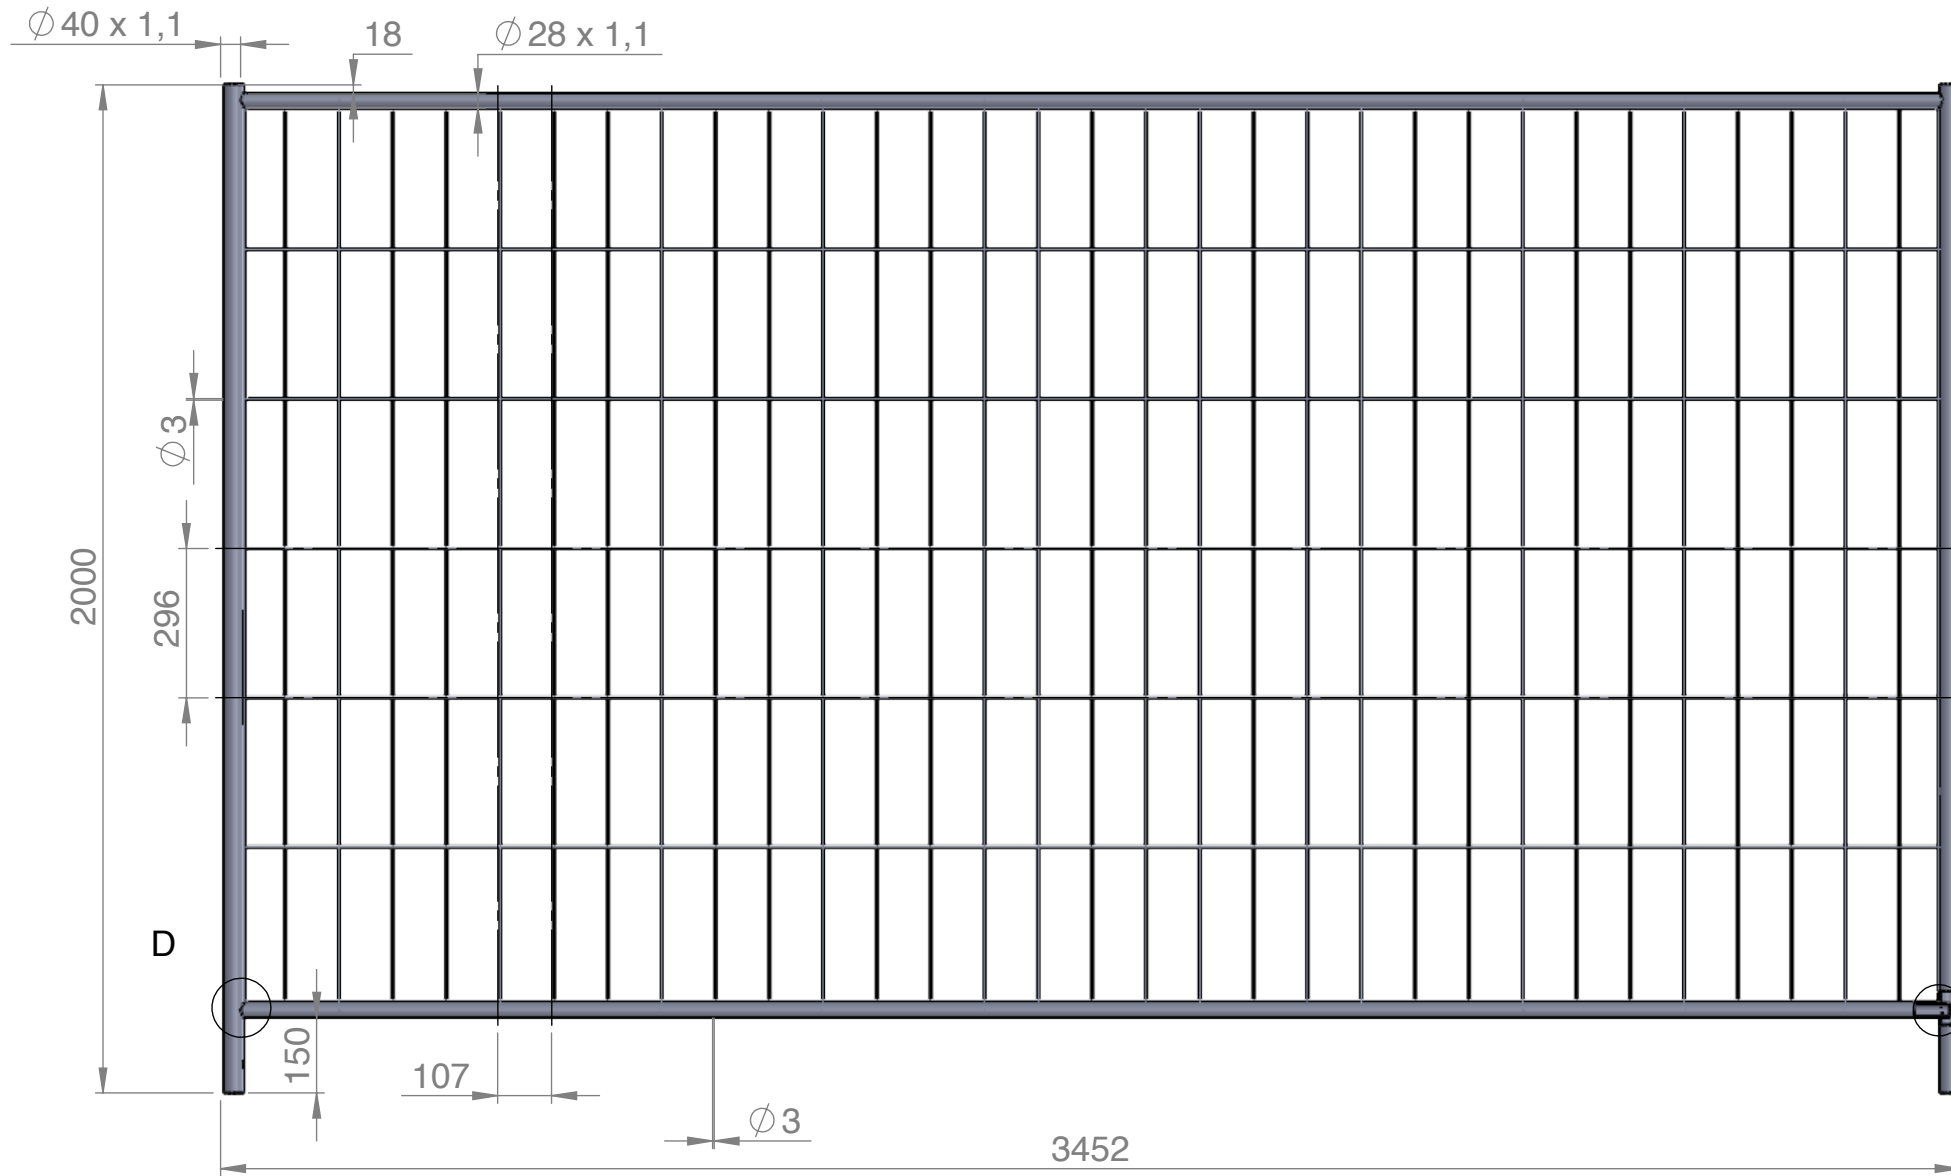

ALL DIMENSIONS IN MILLIMETERS

TITLE:				SP10-02 Bauzaun		www.bauzaun-discount.de	
NAME	SIGN	DATE	WEIGHT:	14 kg			
DRAWN	BIŃCZAK		01/02/23				
CHK'D							
FINISH: HOT DIPPED GALVANISED			TOLERANCE:	±5%	CODE:	90026	Revision
				SCALE: 1: 15	SHEET 1 OF 1		A3