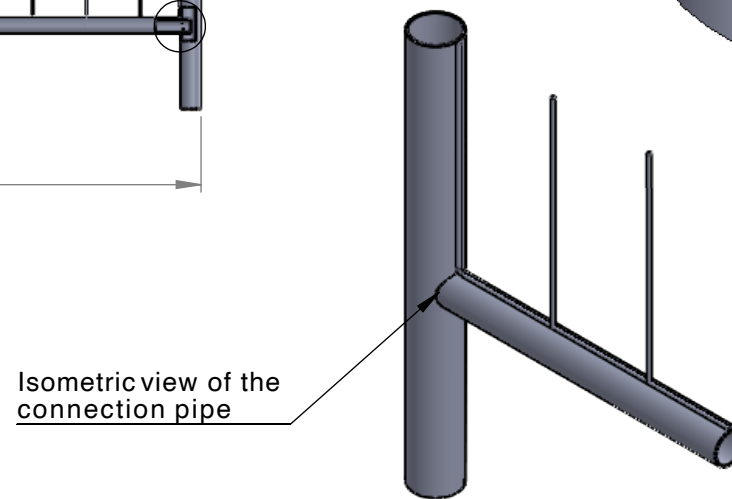

ALL DIMENSIONS IN MILLIMETERS

TITLE:				SP10-02 Bauzaun		www.bauzaun-discount.de	
NAME	SIGN	DATE	WEIGHT:	14 kg			
DRAWN	BIŃCZAK		01/02/23				
CHK'D							
FINISH: HOT DIPPED GALVANISED			TOLERANCE:	±5%	CODE:	90026	Revision
				SCALE: 1: 15	SHEET 1 OF 1		A3