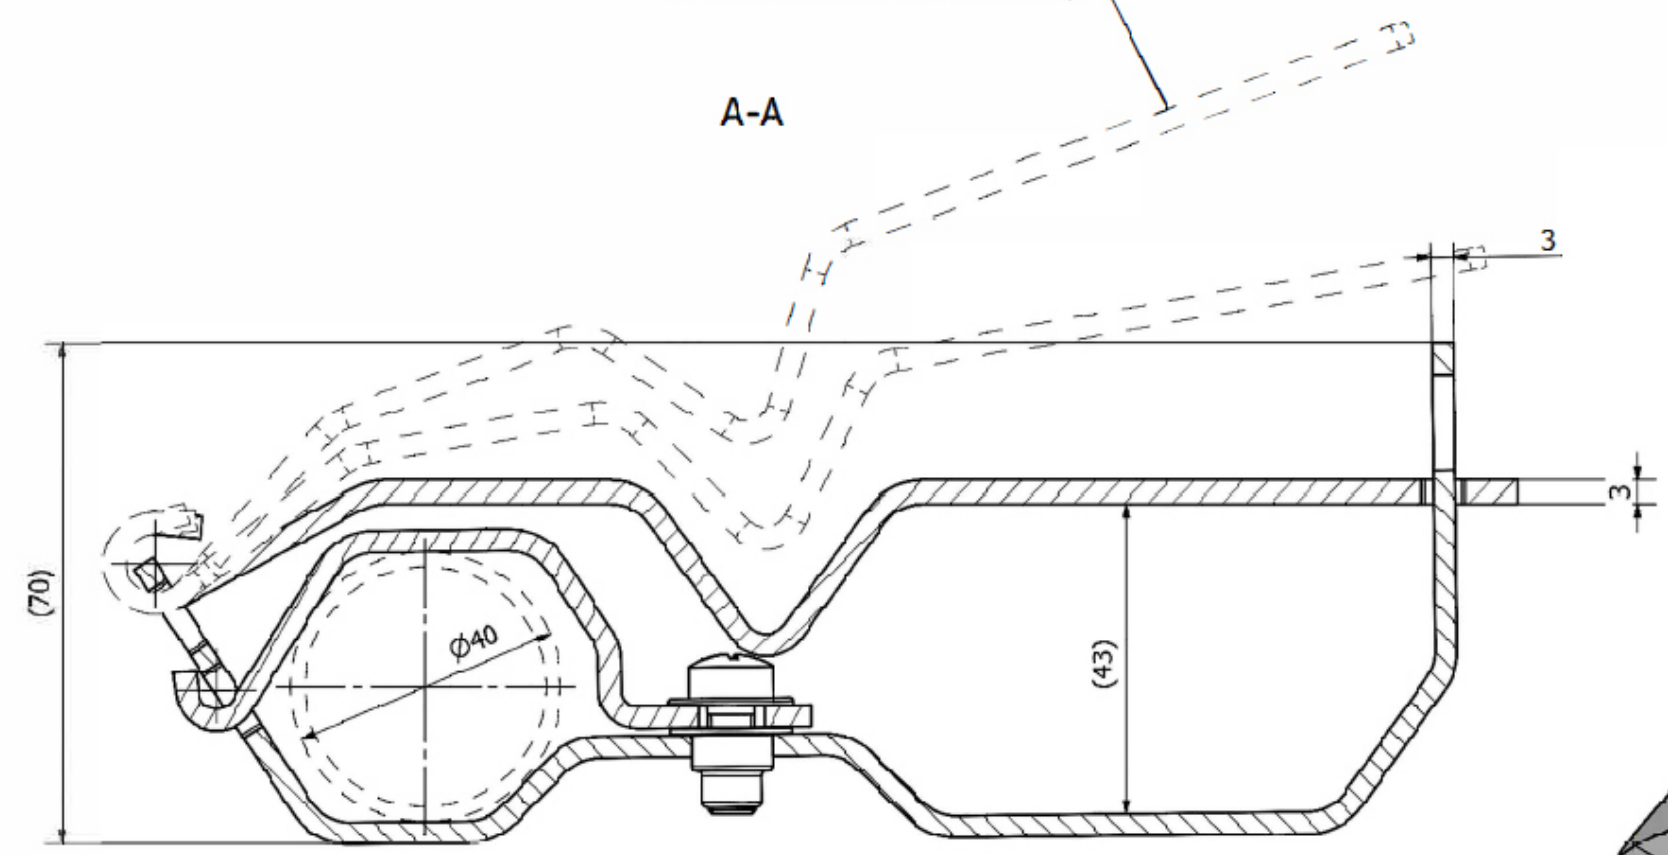

ALL DIMENSIONS IN MILLIMETERS

The possibility of opening

A-A

TITLE:				ZS1 Zaunschloss edelstahl			
NAME	SIGN	DATE	WEIGHT:	0,45 kg			
DRAWN	BIŃCZAK		03/02/23	FINISH:	HOT DIPPED GALVANISED		CODE:
CHK'D				TOLERANCE:	$\pm 5\%$		90205
				SCALE: 1: 1	SHEET 1 OF 1		Revision