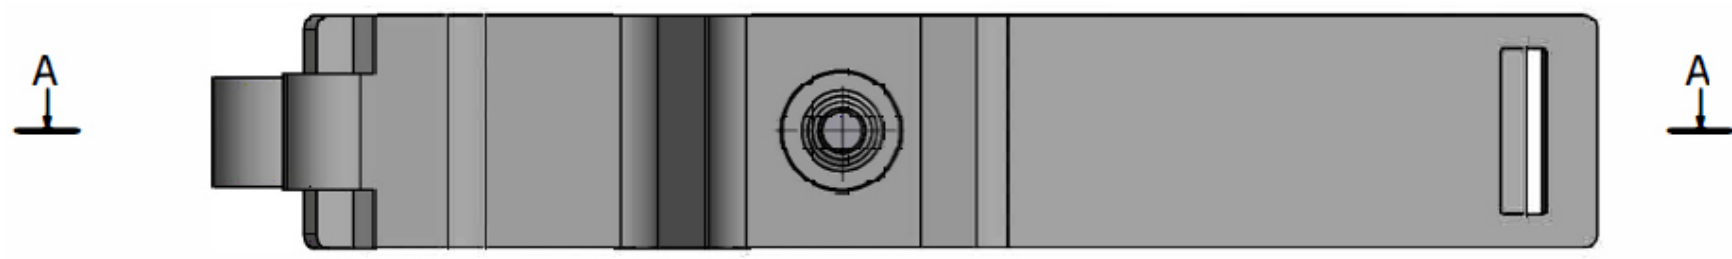

ALL DIMENSIONS IN MILLIMETERS

The possibility of opening

A-A

TITLE:				ZS1 Zaunschloss edelstahl			
NAME	SIGN	DATE	WEIGHT:	0,45 kg			
DRAWN	BIŃCZAK		03/02/23	FINISH:	HOT DIPPED GALVANISED		CODE:
CHK'D				TOLERANCE:	$\pm 5\%$		90205
				SCALE: 1: 1	SHEET 1 OF 1		Revision