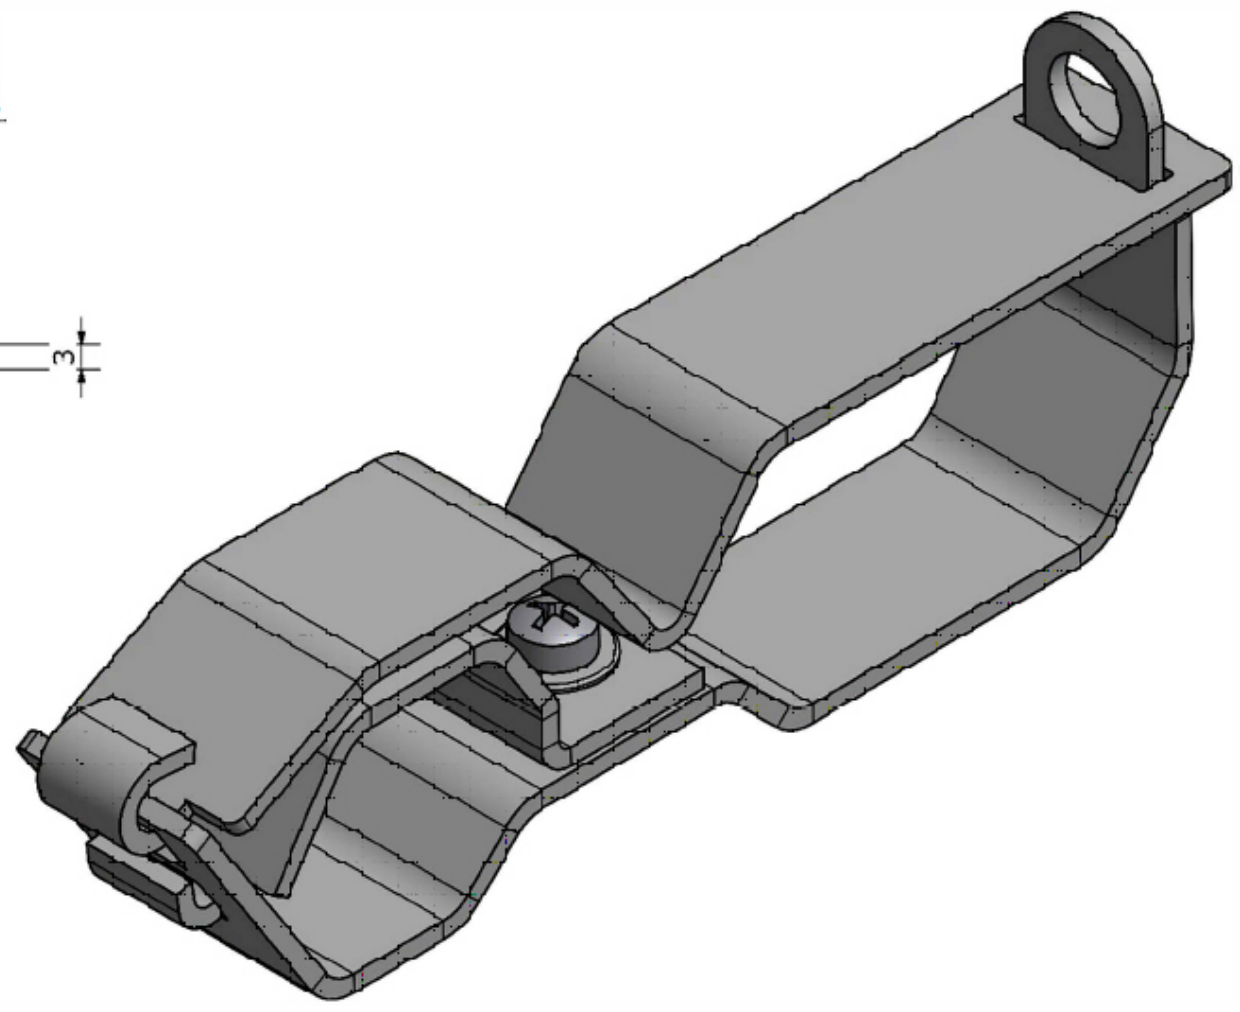

ALL DIMENSIONS IN MILLIMETERS

The possibility of opening

A-A

TITLE:				ZS1 Zaunschloss edelstahl			
NAME	SIGN	DATE	WEIGHT:	0,45 kg			
DRAWN	BIŃCZAK		03/02/23	FINISH:	HOT DIPPED GALVANISED		CODE:
CHK'D				TOLERANCE:	$\pm 5\%$		90205
				SCALE: 1: 1	SHEET 1 OF 1		Revision